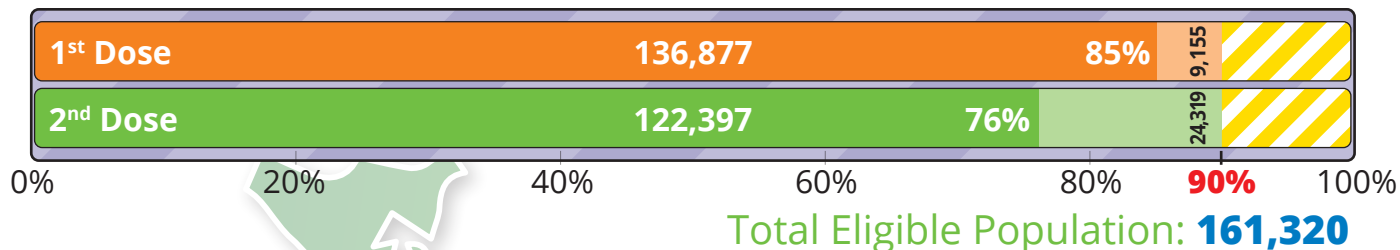

Northland COVID-19 Vaccination Status

Northland

Far North District

Whangarei District

Kaipara District

Key

Data source: Git hub of the Ministry of Health updated on 24-11-2021