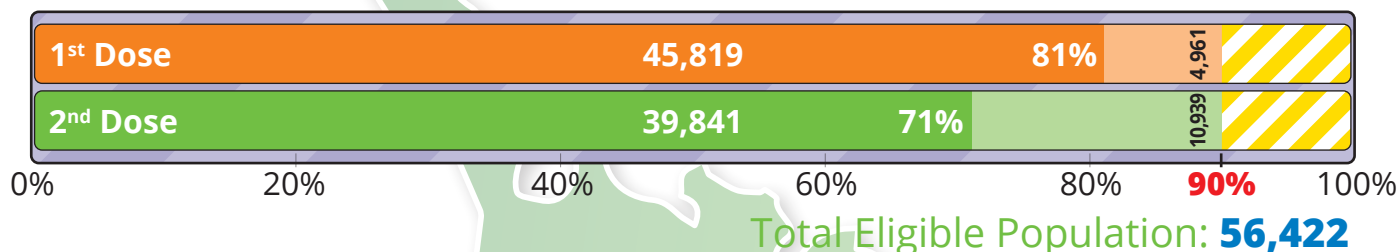

Northland COVID-19 Vaccination Status

Northland

Far North District

Whangarei District

Kaipara District

Key

Data source: Git hub of the Ministry of Health updated on 24-11-2021