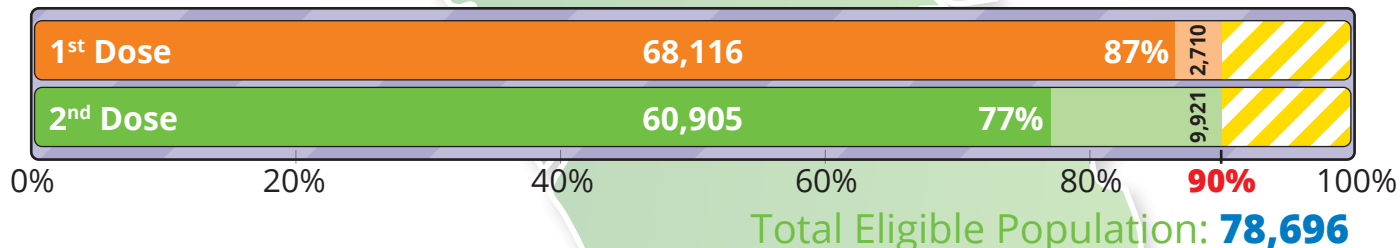

Northland COVID-19 Vaccination Status

Northland

Far North District

Whangarei District

Kaipara District

Key

Data source: Git hub of the Ministry of Health updated on 24-11-2021