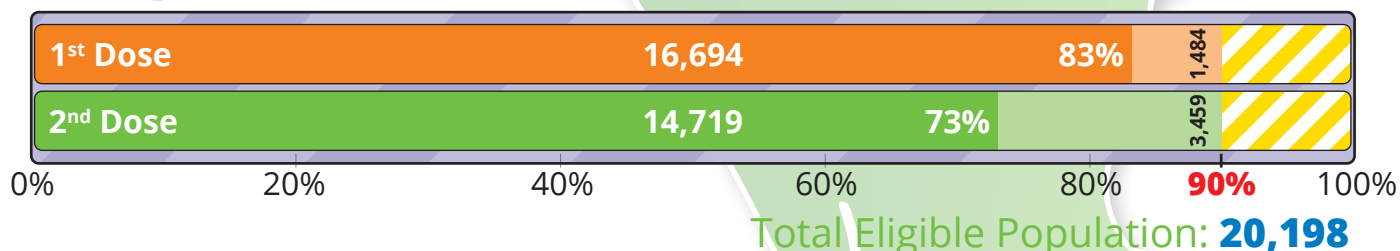

Northland COVID-19 Vaccination Status

Northland

Far North District

Whangarei District

Kaipara District

Key

Data source: Git hub of the Ministry of Health updated on 24-11-2021